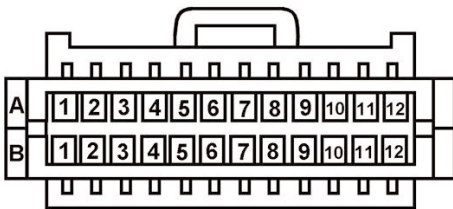

OLDSMOBILE

- Aurora 2001 w/ RPO code U80
- Intrigue 2000-01 w/ RPO code U85

PONTIAC

- Bonneville 2000-01 w/ RPO code U80
- Grand Prix 1998-01 w/ RPO code U85

NOTE

These wire colors do not follow the EIA/Metra color code

A1-A6	Not Used
A7	Dark Blue/White Right Front Speaker (-)
A8	Dark Blue Right Front Speaker (+)
A9	Brown/White Right Rear Speaker (+)
A10	Brown Right Rear Speaker (-)
A11	Blue Left Front Speaker (-)
A12	Yellow Left Front Speaker (+)

B1-B12 Not Used