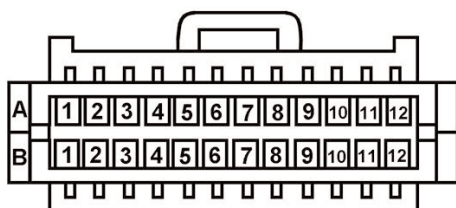

CHEVROLET

- Blazer 2000-02 w/ Bose System (2002 models do not include double DIN radios)
- S-10 2000-02 w/ Bose System (2002 models do not include double DIN radios)

GMC

- Envoy 2000-01 w/ Bose System
- Jimmy 2000-02 w/ Bose System (2002 models do not include double DIN radios)
- Sonoma 2000-02 w/ Bose System (2002 models do not include double DIN radios)

OLDSMOBILE

- Bravada 1998-01 w/ Bose System

NOTE

These wire colors do not follow the EIA/Metra color code

A1-A4	Not Used
A5	Orange Left Rear Speaker (-)
A6	Gray Left Rear Speaker (+)
A7	Dark Blue/White Right Front Tweeter (-)
A8	Dark Blue Right Front Tweeter (+)
A9	Brown/White Right Rear Speaker (+)
A10	Brown Right Rear Speaker (-)
A11	Blue Left Front Tweeter (-)
A12	Yellow Left Front Tweeter (+)

B1-B12 Not Used