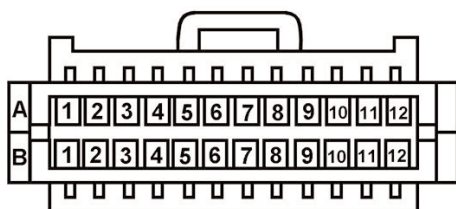

OLDSMOBILE

- Aurora 2002-03 w/ RPO code U80
- Intrigue 2002 w/ RPO code U85

PONTIAC

- Grand Prix 2002-03 w/ RPO code U85

NOTE

These wire colors do not follow the EIA/Metra color code

A1-A4	Not Used
A5	Orange Right Rear Speaker (+)
A6	Gray Right Rear Speaker (-)
A7	Dark Blue/White Left Rear Speaker (+)
A8	Dark Blue Left Rear Speaker (-)
A9	Brown/White Right Front Speaker (+)
A10	Brown Right Front Speaker (-)
A11	Blue Left Front Speaker (+)
A12	Yellow Left Front Speaker (-)