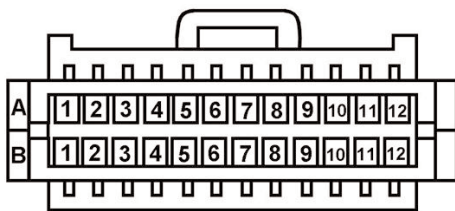

CADILLAC

- Seville 1998-04 w/ RPO code UX9
- XLR 2004 w/ Bose System

NOTE

These wire colors do not follow the EIA/Metra color code

A1		Not Used
A2	White/Red	Left Rear Speaker (+)
A3	White/Blue	Left Rear Speaker (-)
A4	Red	Left Dash Speaker (+)
A5	Orange	Left Dash Speaker (-)
A6	Gray	Center Speaker (-)
A7	Dark Blue/White	Center Speaker (+)
A8	Dark Blue	Right Dash Speaker (-)
A9	Brown/White	Right Dash Speaker (+)
A10	Brown	Right Rear Speaker (-)
A11	Blue	Right Rear Speaker (+)
A12		Not Used
B1-B12		Not Used

A		Not Used
B	White	Rear Sub (+)
C	Violet	Right Front Speaker (-)
D	Pink	Left Front Speaker (+)
E	Light Green	Left Front Speaker (-)
F	Dark Blue/Pink	Right Front Speaker (+)
G	Brown/Yellow	Rear Sub (-)
H		Not Used