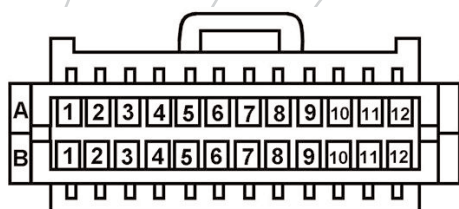

CADILLAC

- CTS 2003-04 w/ RPO code U57
- Deville 2000-04 w/ RPO code U57
- SRX 2004 w/ RPO code U57

NOTE

These wire colors do not follow the EIA/Metra color code

A1		Not Used
A2	White/Red	Left Rear Speaker (-)
A3	White/Blue	Left Rear Speaker (+)
A4	Red	Left Front Speaker (+)
A5	Orange	Left Front Speaker (-)
A6	Gray	Center Speaker (-)
A7	Dark Blue/White	Center Speaker (+)
A8	Dark Blue	Right Front Speaker (-)
A9	Brown/White	Right Front Speaker (+)
A10	Brown	Right Rear Speaker (+)
A11	Blue	Right Rear Speaker (-)
A12		Not Used
B1-B12		Not Used

A		Not Used
B	White	Rear Sub (+)
C-F		Not Used
G	Brown/Yellow	Rear Sub (-)
H		Not Used