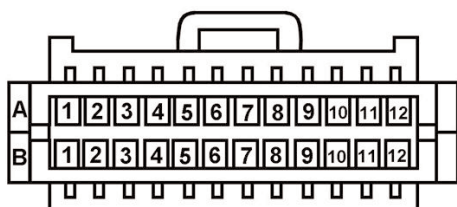

GMC

- Sierra 2003-04 w/ RPO code UQ7 w/o Y91
- Yukon/XL 2003-04 w/ RPO code UQ7 w/o Y91

HUMMER

- H2 2004 w/ RPO code UQ7 w/o Y91

NOTE

These wire colors do not follow the EIA/Metra color code

A1-A4	Not Used
A5	Orange Left Rear Speaker (+)
A6	Gray Left Rear Speaker (-)
A7	Dark Blue/White Right Rear Speaker (+)
A8	Dark Blue Right Rear Speaker (-)
A9	Brown/White Left Front Speaker (+)
A10	Brown Left Front Speaker (-)
A11	Blue Right Front Speaker (+)
A12	Yellow Right Front Speaker (-)