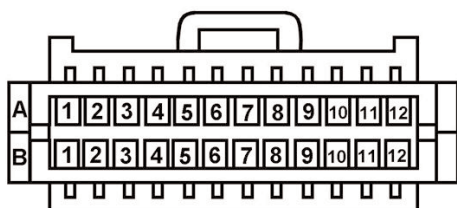

A1-A4	Not Used
A5	Orange Right Rear Headliner Speaker (+)
A6	Gray Right Rear Headliner Speaker (-)
A7	Dark Blue/White Right Front Speaker (-)
A8	Dark Blue Right Front Speaker (+)
A9	Brown/White Right Rear Door (+)
A10	Brown Right Rear Door (-)
A11	Blue Left Front Speaker (-)
A12	Yellow Left Front Speaker (+)